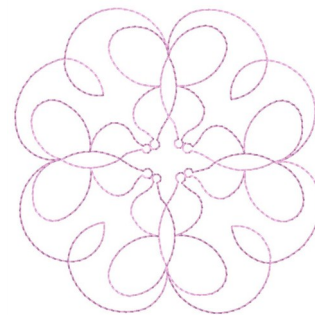

**Name:** Loopy Design

**SKU:** GSD01-SEW111

**Brand:** Grand Slam Designs

**Unique Colors:** 13 (1 color Stops)

# Complete Color Sequence

#		Color Name (Color Code)	Manufacturer - Type
1		Super White (1001) [No Color Selected]	madeira - rayon
2		Super White (1001) [No Color Selected]	madeira - rayon
3		Crocus (286)	Exquisite - Polyester 1000m