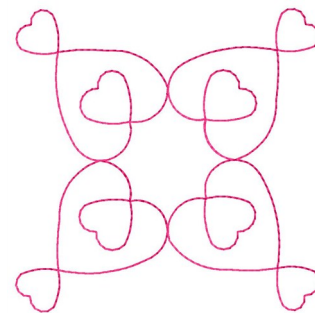

Name: Corner Hearts

SKU: GSD01-SEW109

Brand: Grand Slam Designs

Unique Colors: 13 (1 color Stops)

Unique Colors

| | Color Name (Color Code) | Manufacturer - Type |
|----------------------------------------------------------------------------------|----------------------------------------|-----------------------------|
|  | Super White (1001) [No Color Selected] | madeira - rayon |
|  | Dusty Lilac (1263) [No Color Selected] | madeira - rayon |
|  | Crocus (286) | Exquisite - Polyester 1000m |

Complete Color Sequence

| # | | Color Name (Color Code) | Manufacturer - Type |
|---|-----------------------------------------------------------------------------------|----------------------------------------|--------------------------------|
| 1 |  | Super White (1001) [No Color Selected] | madeira - rayon |
| 2 |  | Super White (1001) [No Color Selected] | madeira - rayon |
| 3 |  | Crocus (286) | Exquisite - Polyester 1000m |