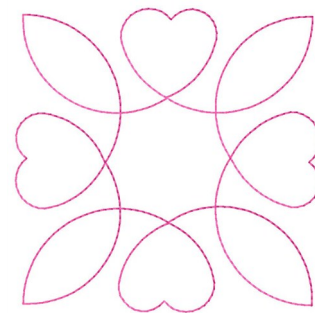

Name: Heart Decoration

SKU: GSD01-SEW097

Brand: Grand Slam Designs

Unique Colors: 13 (1 color Stops)

Unique Colors

	Color Name (Color Code)	Manufacturer - Type
	Super White (1001) [No Color Selected]	madeira - rayon
	Dusty Lilac (1263) [No Color Selected]	madeira - rayon
	Crocus (286)	Exquisite - Polyester 1000m

Complete Color Sequence

#		Color Name (Color Code)	Manufacturer - Type
1		Super White (1001) [No Color Selected]	madeira - rayon
2		Super White (1001) [No Color Selected]	madeira - rayon
3		Crocus (286)	Exquisite - Polyester 1000m