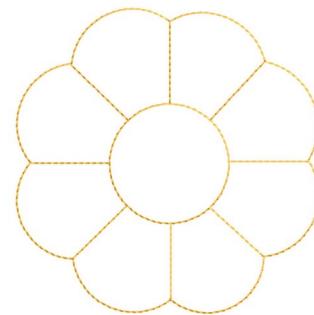

Name: Circle Design

SKU: GSD01-SEW095

Brand: Grand Slam Designs

Unique Colors: 13 (1 color Stops)

Unique Colors

	Color Name (Color Code)	Manufacturer - Type
	Super White (1001) [No Color Selected]	madeira - rayon
	Dusty Lilac (1263) [No Color Selected]	madeira - rayon
	Crocus (286)	Exquisite - Polyester 1000m

Complete Color Sequence

#		Color Name (Color Code)	Manufacturer - Type
1		Super White (1001) [No Color Selected]	madeira - rayon
2		Super White (1001) [No Color Selected]	madeira - rayon
3		Crocus (286)	Exquisite - Polyester 1000m