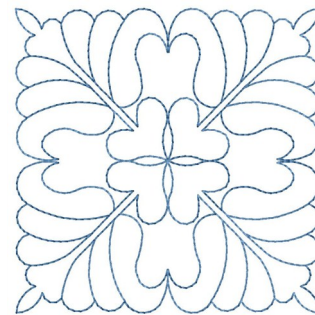

Name: Line Design

SKU: GSD01-SEW087

Brand: Grand Slam Designs

Unique Colors: 13 (1 color Stops)

Unique Colors

	Color Name (Color Code)	Manufacturer - Type
	Super White (1001) [No Color Selected]	madeira - rayon
	Dusty Lilac (1263) [No Color Selected]	madeira - rayon
	Crocus (286)	Exquisite - Polyester 1000m

Complete Color Sequence

#		Color Name (Color Code)	Manufacturer - Type
1		Super White (1001) [No Color Selected]	madeira - rayon
2		Super White (1001) [No Color Selected]	madeira - rayon
3		Crocus (286)	Exquisite - Polyester 1000m