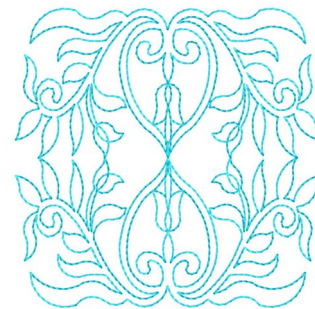

Name: Decorations

SKU: GSD01-SEW085

Brand: Grand Slam Designs

Unique Colors: 13 (1 color Stops)

Unique Colors

	Color Name (Color Code)	Manufacturer - Type
	Super White (1001) [No Color Selected]	madeira - rayon
	Dusty Lilac (1263) [No Color Selected]	madeira - rayon
	Crocus (286)	Exquisite - Polyester 1000m

Complete Color Sequence

#		Color Name (Color Code)	Manufacturer - Type
1		Super White (1001) [No Color Selected]	madeira - rayon
2		Super White (1001) [No Color Selected]	madeira - rayon
3		Crocus (286)	Exquisite - Polyester 1000m