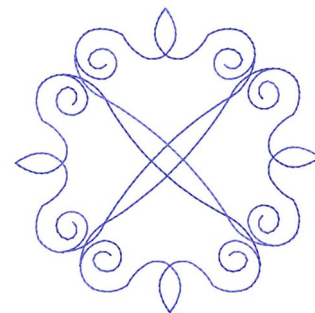

Name: Decorative Swirls

SKU: GSD01-SEW069

Brand: Grand Slam Designs

Unique Colors: 13 (1 color Stops)

Unique Colors

	Color Name (Color Code)	Manufacturer - Type
	Super White (1001) [No Color Selected]	madeira - rayon
	Dusty Lilac (1263) [No Color Selected]	madeira - rayon
	Crocus (286)	Exquisite - Polyester 1000m

Complete Color Sequence

#		Color Name (Color Code)	Manufacturer - Type
1		Super White (1001) [No Color Selected]	madeira - rayon
2		Super White (1001) [No Color Selected]	madeira - rayon
3		Crocus (286)	Exquisite - Polyester 1000m