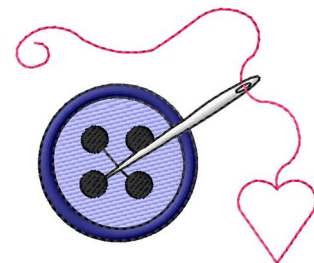

Name: Button

SKU: GSD01-SEW040

Brand: Grand Slam Designs

Unique Colors: 13 (5 color Stops)

Unique Colors

	Color Name (Color Code)	Manufacturer - Type
	Super White (1001) [No Color Selected]	madeira - rayon
	Dusty Lilac (1263) [No Color Selected]	madeira - rayon
	Crocus (286)	Exquisite - Polyester 1000m

Complete Color Sequence

#		Color Name (Color Code)	Manufacturer - Type
1		Super White (1001) [No Color Selected]	madeira - rayon
2		Super White (1001) [No Color Selected]	madeira - rayon
3		Crocus (286)	Exquisite - Polyester 1000m