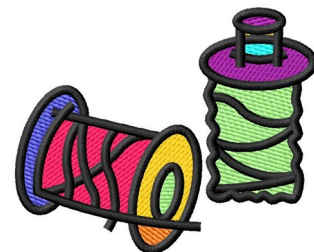

Name: Abstract Spools Machine Embroidery Design

SKU: GSD01-SEW030

Brand: Grand Slam Designs

Unique Colors: 13 (9 color Stops)

Unique Colors

| | Color Name (Color Code) | Manufacturer - Type |
|--|--|-----------------------------|
| | Super White (1001) [No Color Selected] | madeira - rayon |
| | Dusty Lilac (1263) [No Color Selected] | madeira - rayon |
| | Crocus (286) | Exquisite - Polyester 1000m |

Complete Color Sequence

| # | | Color Name (Color Code) | Manufacturer - Type |
|---|---|--|--------------------------------|
| 1 |  | Super White (1001) [No Color Selected] | madeira - rayon |
| 2 |  | Super White (1001) [No Color Selected] | madeira - rayon |
| 3 |  | Crocus (286) | Exquisite - Polyester 1000m |