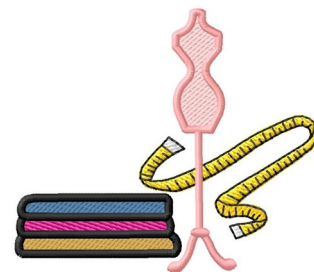

Name: Dress Form

SKU: GSD01-SEW016

Brand: Grand Slam Designs

Unique Colors: 13 (9 color Stops)

Unique Colors

	Color Name (Color Code)	Manufacturer - Type
	Super White (1001) [No Color Selected]	madeira - rayon
	Dusty Lilac (1263) [No Color Selected]	madeira - rayon
	Crocus (286)	Exquisite - Polyester 1000m

Complete Color Sequence

#		Color Name (Color Code)	Manufacturer - Type
1		Super White (1001) [No Color Selected]	madeira - rayon
2		Super White (1001) [No Color Selected]	madeira - rayon
3		Crocus (286)	Exquisite - Polyester 1000m