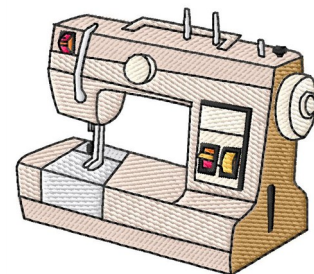

Name: Sewing Machine Machine Embroidery Design

SKU: GSD01-SEW010

Brand: Grand Slam Designs

Unique Colors: 13 (8 color Stops)

Unique Colors

	Color Name (Color Code)	Manufacturer - Type
	Super White (1001) [No Color Selected]	madeira - rayon
	Dusty Lilac (1263) [No Color Selected]	madeira - rayon
	Crocus (286)	Exquisite - Polyester 1000m