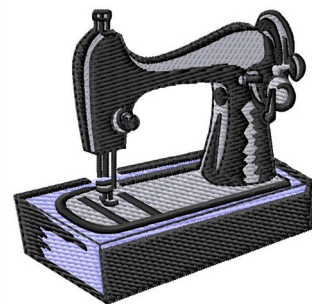

Name: Old Sewing Machine Machine Embroidery Design

SKU: GSD01-SEW008

Brand: Grand Slam Designs

Unique Colors: 13 (3 color Stops)

Unique Colors

	Color Name (Color Code)	Manufacturer - Type
	Super White (1001) [No Color Selected]	madeira - rayon
	Dusty Lilac (1263) [No Color Selected]	madeira - rayon
	Crocus (286)	Exquisite - Polyester 1000m