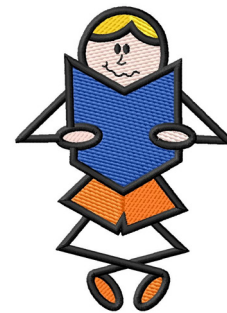

Name: Reading Boy Machine Embroidery Design

SKU: GSD01-SCH323

Brand: Grand Slam Designs

Unique Colors: 13 (5 color Stops)

Unique Colors

	Color Name (Color Code)	Manufacturer - Type
	Super White (1001) [No Color Selected]	madeira - rayon
	Dusty Lilac (1263) [No Color Selected]	madeira - rayon
	Crocus (286)	Exquisite - Polyester 1000m

Complete Color Sequence

#		Color Name (Color Code)	Manufacturer - Type
1		Super White (1001) [No Color Selected]	madeira - rayon
2		Super White (1001) [No Color Selected]	madeira - rayon
3		Crocus (286)	Exquisite - Polyester 1000m