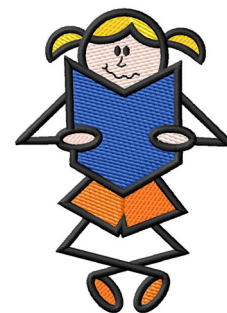

Name: Reading Girl Machine Embroidery Design

SKU: GSD01-SCH321

Brand: Grand Slam Designs

Unique Colors: 13 (5 color Stops)

Unique Colors

	Color Name (Color Code)	Manufacturer - Type
	Super White (1001) [No Color Selected]	madeira - rayon
	Dusty Lilac (1263) [No Color Selected]	madeira - rayon
	Crocus (286)	Exquisite - Polyester 1000m

Complete Color Sequence

#		Color Name (Color Code)	Manufacturer - Type
1		Super White (1001) [No Color Selected]	madeira - rayon
2		Super White (1001) [No Color Selected]	madeira - rayon
3		Crocus (286)	Exquisite - Polyester 1000m