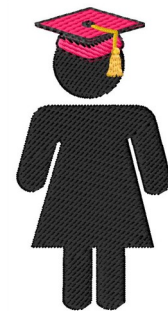

**Name:** Female Grad Machine Embroidery Design

**SKU:** GSD01-SCH202

**Brand:** Grand Slam Designs

**Unique Colors:** 13 (5 color Stops)