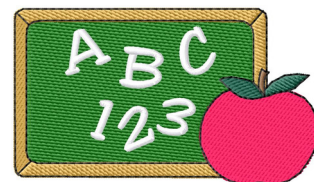

Name: ABC Machine Embroidery Design

SKU: GSD01-SCH158T2

Brand: Grand Slam Designs

Unique Colors: 13 (7 color Stops)

Unique Colors

	Color Name (Color Code)	Manufacturer - Type
	Super White (1001) [No Color Selected]	madeira - rayon
	Dusty Lilac (1263) [No Color Selected]	madeira - rayon
	Crocus (286)	Exquisite - Polyester 1000m

Complete Color Sequence

#		Color Name (Color Code)	Manufacturer - Type
1		Super White (1001) [No Color Selected]	madeira - rayon
2		Super White (1001) [No Color Selected]	madeira - rayon
3		Crocus (286)	Exquisite - Polyester 1000m