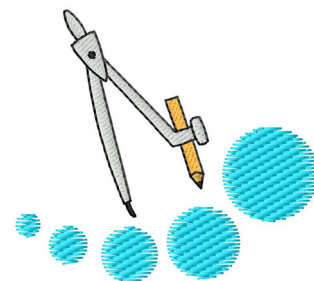

**Name:** Compass Machine Embroidery Design

**SKU:** GSD01-SCH136

**Brand:** Grand Slam Designs

**Unique Colors:** 13 (5 color Stops)