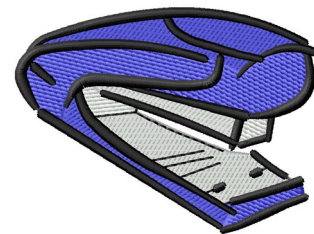

Name: Stapler Machine Embroidery Design

SKU: GSD01-SCH134

Brand: Grand Slam Designs

Unique Colors: 13 (3 color Stops)

Unique Colors

	Color Name (Color Code)	Manufacturer - Type
	Super White (1001) [No Color Selected]	madeira - rayon
	Dusty Lilac (1263) [No Color Selected]	madeira - rayon
	Crocus (286)	Exquisite - Polyester 1000m

Complete Color Sequence

#		Color Name (Color Code)	Manufacturer - Type
1		Super White (1001) [No Color Selected]	madeira - rayon
2		Super White (1001) [No Color Selected]	madeira - rayon
3		Crocus (286)	Exquisite - Polyester 1000m