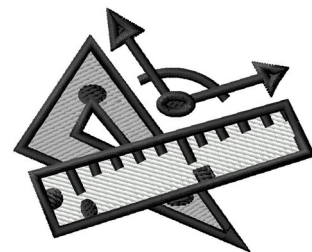

Name: Tools Machine Embroidery Design

SKU: GSD01-SCH132

Brand: Grand Slam Designs

Unique Colors: 13 (3 color Stops)

Unique Colors

| | Color Name (Color Code) | Manufacturer - Type |
|--|--|-----------------------------|
|  | Super White (1001) [No Color Selected] | madeira - rayon |
|  | Dusty Lilac (1263) [No Color Selected] | madeira - rayon |
|  | Crocus (286) | Exquisite - Polyester 1000m |