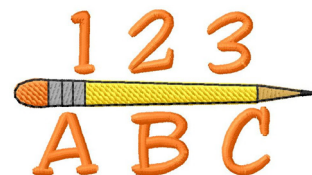

Name: 123 ABC Machine Embroidery Design

SKU: GSD01-SCH116T1

Brand: Grand Slam Designs

Unique Colors: 13 (6 color Stops)

Unique Colors

	Color Name (Color Code)	Manufacturer - Type
	Super White (1001) [No Color Selected]	madeira - rayon
	Dusty Lilac (1263) [No Color Selected]	madeira - rayon
	Crocus (286)	Exquisite - Polyester 1000m