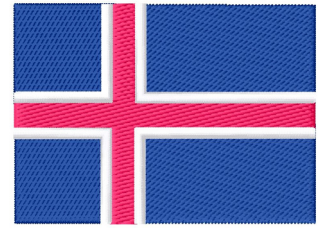

Name: Icelandic Flag

SKU: GSD01-SC384

Brand: Grand Slam Designs

Unique Colors: 13 (3 color Stops)

Unique Colors

	Color Name (Color Code)	Manufacturer - Type
	Super White (1001) [No Color Selected]	madeira - rayon
	Dusty Lilac (1263) [No Color Selected]	madeira - rayon
	Crocus (286)	Exquisite - Polyester 1000m

Complete Color Sequence

#		Color Name (Color Code)	Manufacturer - Type
1		Super White (1001) [No Color Selected]	madeira - rayon
2		Super White (1001) [No Color Selected]	madeira - rayon
3		Crocus (286)	Exquisite - Polyester 1000m