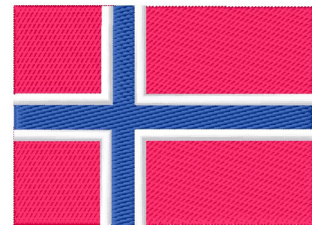

Name: Norwegian Flag

SKU: GSD01-SC380

Brand: Grand Slam Designs

Unique Colors: 13 (3 color Stops)

Unique Colors

	Color Name (Color Code)	Manufacturer - Type
	Super White (1001) [No Color Selected]	madeira - rayon
	Dusty Lilac (1263) [No Color Selected]	madeira - rayon
	Crocus (286)	Exquisite - Polyester 1000m

Complete Color Sequence

#		Color Name (Color Code)	Manufacturer - Type
1		Super White (1001) [No Color Selected]	madeira - rayon
2		Super White (1001) [No Color Selected]	madeira - rayon
3		Crocus (286)	Exquisite - Polyester 1000m