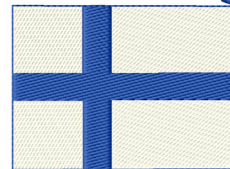

Name: Im Right Machine Embroidery Design

SKU: GSD01-SC372T3

Brand: Grand Slam Designs

Unique Colors: 13 (3 color Stops)

Of course, I'm right.

I'm Finnish!

Unique Colors

	Color Name (Color Code)	Manufacturer - Type
	Super White (1001) [No Color Selected]	madeira - rayon
	Dusty Lilac (1263) [No Color Selected]	madeira - rayon
	Crocus (286)	Exquisite - Polyester 1000m

Complete Color Sequence

#		Color Name (Color Code)	Manufacturer - Type
1		Super White (1001) [No Color Selected]	madeira - rayon
2		Super White (1001) [No Color Selected]	madeira - rayon
3		Crocus (286)	Exquisite - Polyester 1000m