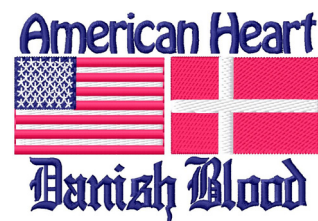

Name: American Heart Machine Embroidery Design

SKU: GSD01-SC370T1

Brand: Grand Slam Designs

Unique Colors: 13 (7 color Stops)

Unique Colors

	Color Name (Color Code)	Manufacturer - Type
	Super White (1001) [No Color Selected]	madeira - rayon
	Dusty Lilac (1263) [No Color Selected]	madeira - rayon
	Crocus (286)	Exquisite - Polyester 1000m