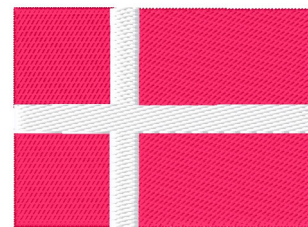

**Name:** Danish Flag Machine Embroidery Design

**SKU:** GSD01-SC368

**Brand:** Grand Slam Designs

**Unique Colors:** 13 (2 color Stops)

## Unique Colors

	<b>Color Name (Color Code)</b>	<b>Manufacturer - Type</b>
	Super White (1001) [No Color Selected]	madeira - rayon
	Dusty Lilac (1263) [No Color Selected]	madeira - rayon
	Crocus (286)	Exquisite - Polyester 1000m

# Complete Color Sequence

#		Color Name (Color Code)	Manufacturer - Type
1		Super White (1001) [No Color Selected]	madeira - rayon
2		Super White (1001) [No Color Selected]	madeira - rayon
3		Crocus (286)	Exquisite - Polyester 1000m