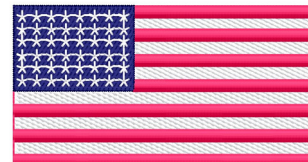

**Name:** 48 Star Flag

**SKU:** GSD01-SC352

**Brand:** Grand Slam Designs

**Unique Colors:** 13 (4 color Stops)

## Unique Colors

	<b>Color Name (Color Code)</b>	<b>Manufacturer - Type</b>
	Super White (1001) [No Color Selected]	madeira - rayon
	Dusty Lilac (1263) [No Color Selected]	madeira - rayon
	Crocus (286)	Exquisite - Polyester 1000m

# Complete Color Sequence

#		Color Name (Color Code)	Manufacturer - Type
1		Super White (1001) [No Color Selected]	madeira - rayon
2		Super White (1001) [No Color Selected]	madeira - rayon
3		Crocus (286)	Exquisite - Polyester 1000m