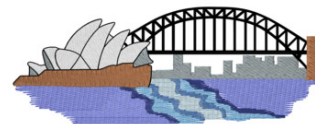

Name: Bridge Machine Embroidery Design

SKU: DC01-SC0756

Brand: Dakota Collectibles

Unique Colors: 13 (11 color Stops)

Unique Colors

	Color Name (Color Code)	Manufacturer - Type
	Super White (1001) [No Color Selected]	madeira - rayon
	Dusty Lilac (1263) [No Color Selected]	madeira - rayon
	Crocus (286)	Exquisite - Polyester 1000m

Complete Color Sequence

#		Color Name (Color Code)	Manufacturer - Type
1		Super White (1001) [No Color Selected]	madeira - rayon
2		Super White (1001) [No Color Selected]	madeira - rayon
3		Crocus (286)	Exquisite - Polyester 1000m