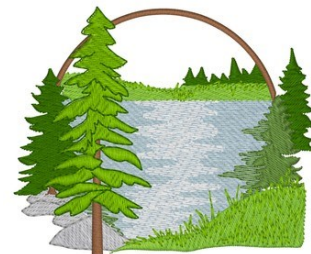

Name: Lake Scene Machine Embroidery Design

SKU: DC01-SC0612

Brand: Dakota Collectibles

Unique Colors: 13 (11 color Stops)

Unique Colors

	Color Name (Color Code)	Manufacturer - Type
	Super White (1001) [No Color Selected]	madeira - rayon
	Dusty Lilac (1263) [No Color Selected]	madeira - rayon
	Crocus (286)	Exquisite - Polyester 1000m

Complete Color Sequence

#		Color Name (Color Code)	Manufacturer - Type
1		Super White (1001) [No Color Selected]	madeira - rayon
2		Super White (1001) [No Color Selected]	madeira - rayon
3		Crocus (286)	Exquisite - Polyester 1000m