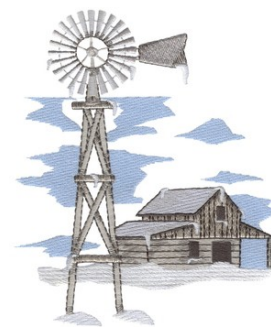

Name: Windmill Machine Embroidery Design

SKU: DC01-SC0462

Brand: Dakota Collectibles

Unique Colors: 13 (13 color Stops)

Unique Colors

	Color Name (Color Code)	Manufacturer - Type
	Super White (1001) [No Color Selected]	madeira - rayon
	Dusty Lilac (1263) [No Color Selected]	madeira - rayon
	Crocus (286)	Exquisite - Polyester 1000m

Complete Color Sequence

#		Color Name (Color Code)	Manufacturer - Type
1		Super White (1001) [No Color Selected]	madeira - rayon
2		Super White (1001) [No Color Selected]	madeira - rayon
3		Crocus (286)	Exquisite - Polyester 1000m