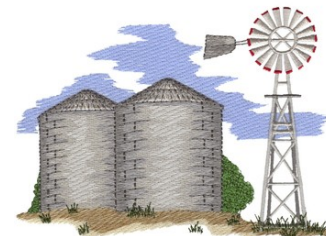

Name: Grain Bins & Windmill Machine
Embroidery Design

SKU: DC01-SC0458

Brand: Dakota Collectibles

Unique Colors: 13 (14 color Stops)

Unique Colors

	Color Name (Color Code)	Manufacturer - Type
	Super White (1001) [No Color Selected]	madeira - rayon
	Dusty Lilac (1263) [No Color Selected]	madeira - rayon
	Crocus (286)	Exquisite - Polyester 1000m

Complete Color Sequence

#		Color Name (Color Code)	Manufacturer - Type
1		Super White (1001) [No Color Selected]	madeira - rayon
2		Super White (1001) [No Color Selected]	madeira - rayon
3		Crocus (286)	Exquisite - Polyester 1000m