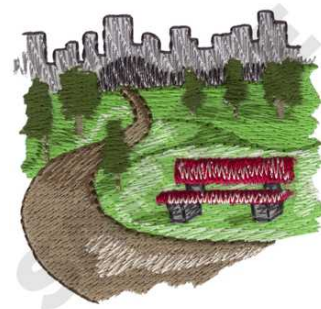

**Name:** City Park

**SKU:** DC01-SC0406

**Brand:** Dakota Collectibles

**Unique Colors:** 13 (11 color Stops)

# Complete Color Sequence

#		Color Name (Color Code)	Manufacturer - Type
1		Super White (1001) [No Color Selected]	madeira - rayon
2		Super White (1001) [No Color Selected]	madeira - rayon
3		Crocus (286)	Exquisite - Polyester 1000m