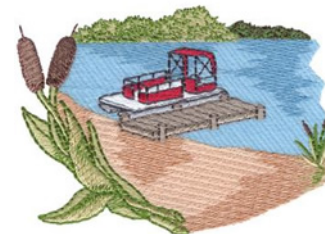

Name: Pontoon Boat Machine Embroidery Design

SKU: DC01-SC0263

Brand: Dakota Collectibles

Unique Colors: 13 (19 color Stops)

Unique Colors

	Color Name (Color Code)	Manufacturer - Type
	Super White (1001) [No Color Selected]	madeira - rayon
	Dusty Lilac (1263) [No Color Selected]	madeira - rayon
	Crocus (286)	Exquisite - Polyester 1000m