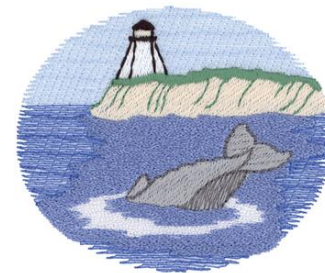

Name: Whale & Lighthouse Machine Embroidery Design

SKU: DC01-SC0092

Brand: Dakota Collectibles

Unique Colors: 13 (9 color Stops)

Unique Colors

	Color Name (Color Code)	Manufacturer - Type
	Super White (1001) [No Color Selected]	madeira - rayon
	Dusty Lilac (1263) [No Color Selected]	madeira - rayon
	Crocus (286)	Exquisite - Polyester 1000m