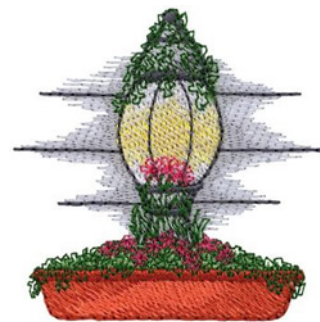

Name: Lantern W/ith Flowers Machine
Embroidery Design

SKU: DC01-SC0052

Brand: Dakota Collectibles

Unique Colors: 13 (9 color Stops)

Unique Colors

	Color Name (Color Code)	Manufacturer - Type
	Super White (1001) [No Color Selected]	madeira - rayon
	Dusty Lilac (1263) [No Color Selected]	madeira - rayon
	Crocus (286)	Exquisite - Polyester 1000m

Complete Color Sequence

#		Color Name (Color Code)	Manufacturer - Type
1		Super White (1001) [No Color Selected]	madeira - rayon
2		Super White (1001) [No Color Selected]	madeira - rayon
3		Crocus (286)	Exquisite - Polyester 1000m