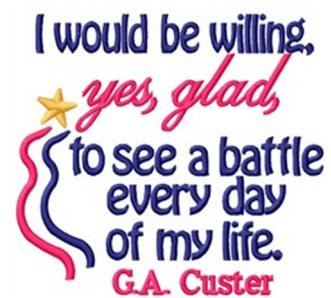

Name: Custer Machine Embroidery Design

SKU: GSD01-SAY396

Brand: Grand Slam Designs

Unique Colors: 13 (5 color Stops)

Unique Colors

	Color Name (Color Code)	Manufacturer - Type
	Super White (1001) [No Color Selected]	madeira - rayon
	Dusty Lilac (1263) [No Color Selected]	madeira - rayon
	Crocus (286)	Exquisite - Polyester 1000m