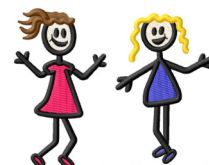

Name: Crazy Friends Machine Embroidery Design

SKU: GSD01-SAY176ART4

Brand: Grand Slam Designs

Unique Colors: 13 (9 color Stops)

Best friends know how crazy you are, and still choose to be seen with you in public!