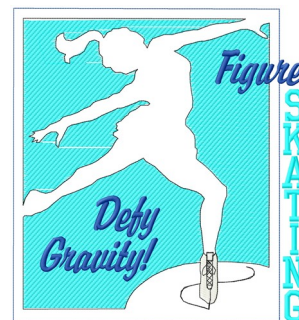

**Name:** Defy Gravity Machine Embroidery Design

**SKU:** GSD01-S9213MT3

**Brand:** Grand Slam Designs

**Unique Colors:** 13 (6 color Stops)