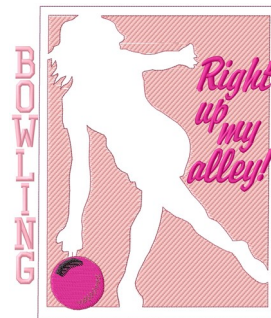

**Name:** Up My Alley Machine Embroidery Design

**SKU:** GSD01-S9206MT3

**Brand:** Grand Slam Designs

**Unique Colors:** 13 (7 color Stops)