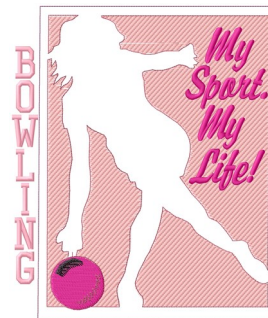

Name: My Life Machine Embroidery Design

SKU: GSD01-S9206MT2

Brand: Grand Slam Designs

Unique Colors: 13 (7 color Stops)

Unique Colors

	Color Name (Color Code)	Manufacturer - Type
	Super White (1001) [No Color Selected]	madeira - rayon
	Dusty Lilac (1263) [No Color Selected]	madeira - rayon
	Crocus (286)	Exquisite - Polyester 1000m