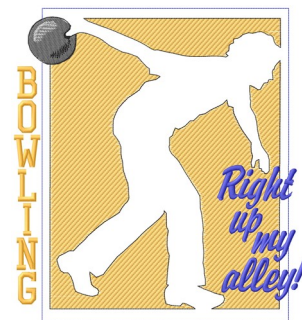

Name: Up My Alley Machine Embroidery Design

SKU: GSD01-S9205MT3

Brand: Grand Slam Designs

Unique Colors: 13 (7 color Stops)

Unique Colors

	Color Name (Color Code)	Manufacturer - Type
	Super White (1001) [No Color Selected]	madeira - rayon
	Dusty Lilac (1263) [No Color Selected]	madeira - rayon
	Crocus (286)	Exquisite - Polyester 1000m