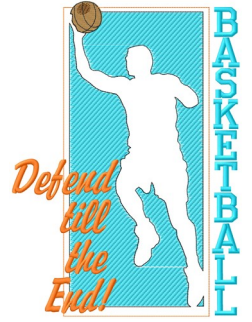

Name: Defend Machine Embroidery Design

SKU: GSD01-S9202MT3

Brand: Grand Slam Designs

Unique Colors: 13 (7 color Stops)

Unique Colors

	Color Name (Color Code)	Manufacturer - Type
	Super White (1001) [No Color Selected]	madeira - rayon
	Dusty Lilac (1263) [No Color Selected]	madeira - rayon
	Crocus (286)	Exquisite - Polyester 1000m