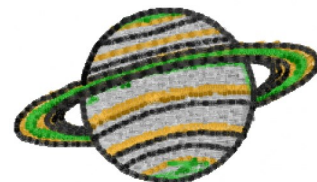

Name: Ringed Planet Machine Embroidery Design

SKU: DS01-Ring_Planet

Brand: DataStitch

Unique Colors: 13 (5 color Stops)

Unique Colors

	Color Name (Color Code)	Manufacturer - Type
	Super White (1001) [No Color Selected]	madeira - rayon
	Dusty Lilac (1263) [No Color Selected]	madeira - rayon
	Crocus (286)	Exquisite - Polyester 1000m

Complete Color Sequence

#		Color Name (Color Code)	Manufacturer - Type
1		Super White (1001) [No Color Selected]	madeira - rayon
2		Super White (1001) [No Color Selected]	madeira - rayon
3		Crocus (286)	Exquisite - Polyester 1000m