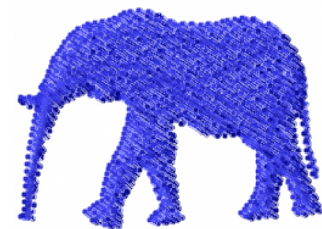

Name: Republican Elephant Silhouette 1 Machine Embroidery Design

SKU: DS01-Republican_Elephant_Silhouette_1

Brand: DataStitch

Unique Colors: 13 (1 color Stops)

Unique Colors

	Color Name (Color Code)	Manufacturer - Type
	Super White (1001) [No Color Selected]	madeira - rayon
	Dusty Lilac (1263) [No Color Selected]	madeira - rayon
	Crocus (286)	Exquisite - Polyester 1000m

Complete Color Sequence

#		Color Name (Color Code)	Manufacturer - Type
1		Super White (1001) [No Color Selected]	madeira - rayon
2		Super White (1001) [No Color Selected]	madeira - rayon
3		Crocus (286)	Exquisite - Polyester 1000m