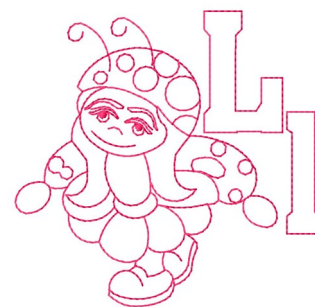

Name: Ladybug L

SKU: GSD01-RedL3

Brand: Grand Slam Designs

Unique Colors: 13 (1 color Stops)

Unique Colors

	Color Name (Color Code)	Manufacturer - Type
	Super White (1001) [No Color Selected]	madeira - rayon
	Dusty Lilac (1263) [No Color Selected]	madeira - rayon
	Crocus (286)	Exquisite - Polyester 1000m