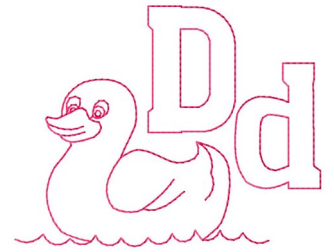

Name: Duck D

SKU: GSD01-RedD3

Brand: Grand Slam Designs

Unique Colors: 13 (1 color Stops)

Unique Colors

	Color Name (Color Code)	Manufacturer - Type
	Super White (1001) [No Color Selected]	madeira - rayon
	Dusty Lilac (1263) [No Color Selected]	madeira - rayon
	Crocus (286)	Exquisite - Polyester 1000m