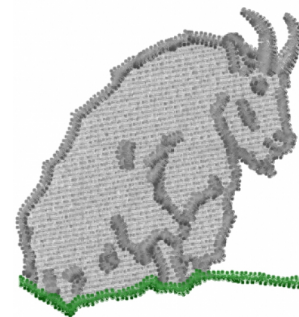

Name: Ram Machine Embroidery Design

SKU: DS01-Ram_Sheep

Brand: DataStitch

Unique Colors: 13 (3 color Stops)

Unique Colors

	Color Name (Color Code)	Manufacturer - Type
	Super White (1001) [No Color Selected]	madeira - rayon
	Dusty Lilac (1263) [No Color Selected]	madeira - rayon
	Crocus (286)	Exquisite - Polyester 1000m

Complete Color Sequence

#		Color Name (Color Code)	Manufacturer - Type
1		Super White (1001) [No Color Selected]	madeira - rayon
2		Super White (1001) [No Color Selected]	madeira - rayon
3		Crocus (286)	Exquisite - Polyester 1000m