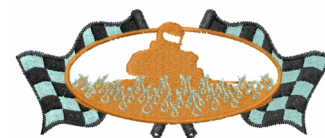

Name: Fastest Racer Emblem Machine
Embroidery Design

SKU: DS01-Racer_with_Flames

Brand: DataStitch

Unique Colors: 13 (5 color Stops)

Unique Colors

	Color Name (Color Code)	Manufacturer - Type
	Super White (1001) [No Color Selected]	madeira - rayon
	Dusty Lilac (1263) [No Color Selected]	madeira - rayon
	Crocus (286)	Exquisite - Polyester 1000m

Complete Color Sequence

#		Color Name (Color Code)	Manufacturer - Type
1		Super White (1001) [No Color Selected]	madeira - rayon
2		Super White (1001) [No Color Selected]	madeira - rayon
3		Crocus (286)	Exquisite - Polyester 1000m