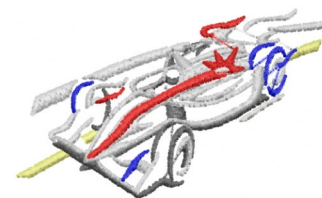

Name: Race Car Machine Embroidery Design

SKU: DS01-Race_Car

Brand: DataStitch

Unique Colors: 13 (7 color Stops)

Unique Colors

	Color Name (Color Code)	Manufacturer - Type
	Super White (1001) [No Color Selected]	madeira - rayon
	Dusty Lilac (1263) [No Color Selected]	madeira - rayon
	Crocus (286)	Exquisite - Polyester 1000m

Complete Color Sequence

#		Color Name (Color Code)	Manufacturer - Type
1		Super White (1001) [No Color Selected]	madeira - rayon
2		Super White (1001) [No Color Selected]	madeira - rayon
3		Crocus (286)	Exquisite - Polyester 1000m