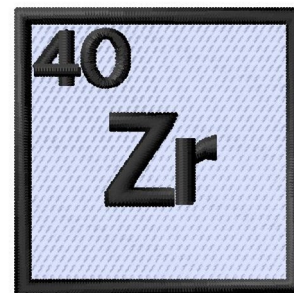

Name: Atomic Number 40 Machine Embroidery Design

SKU: GSD01-RTableZr

Brand: Grand Slam Designs

Unique Colors: 13 (3 color Stops)

Unique Colors

	Color Name (Color Code)	Manufacturer - Type
	Super White (1001) [No Color Selected]	madeira - rayon
	Dusty Lilac (1263) [No Color Selected]	madeira - rayon
	Crocus (286)	Exquisite - Polyester 1000m

Complete Color Sequence

#		Color Name (Color Code)	Manufacturer - Type
1		Super White (1001) [No Color Selected]	madeira - rayon
2		Super White (1001) [No Color Selected]	madeira - rayon
3		Crocus (286)	Exquisite - Polyester 1000m