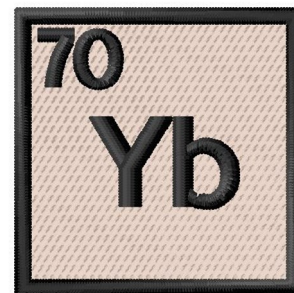

Name: Atomic Number 70 Machine Embroidery Design

SKU: GSD01-RTableYb

Brand: Grand Slam Designs

Unique Colors: 13 (3 color Stops)

Unique Colors

	Color Name (Color Code)	Manufacturer - Type
	Super White (1001) [No Color Selected]	madeira - rayon
	Dusty Lilac (1263) [No Color Selected]	madeira - rayon
	Crocus (286)	Exquisite - Polyester 1000m

Complete Color Sequence

#		Color Name (Color Code)	Manufacturer - Type
1		Super White (1001) [No Color Selected]	madeira - rayon
2		Super White (1001) [No Color Selected]	madeira - rayon
3		Crocus (286)	Exquisite - Polyester 1000m